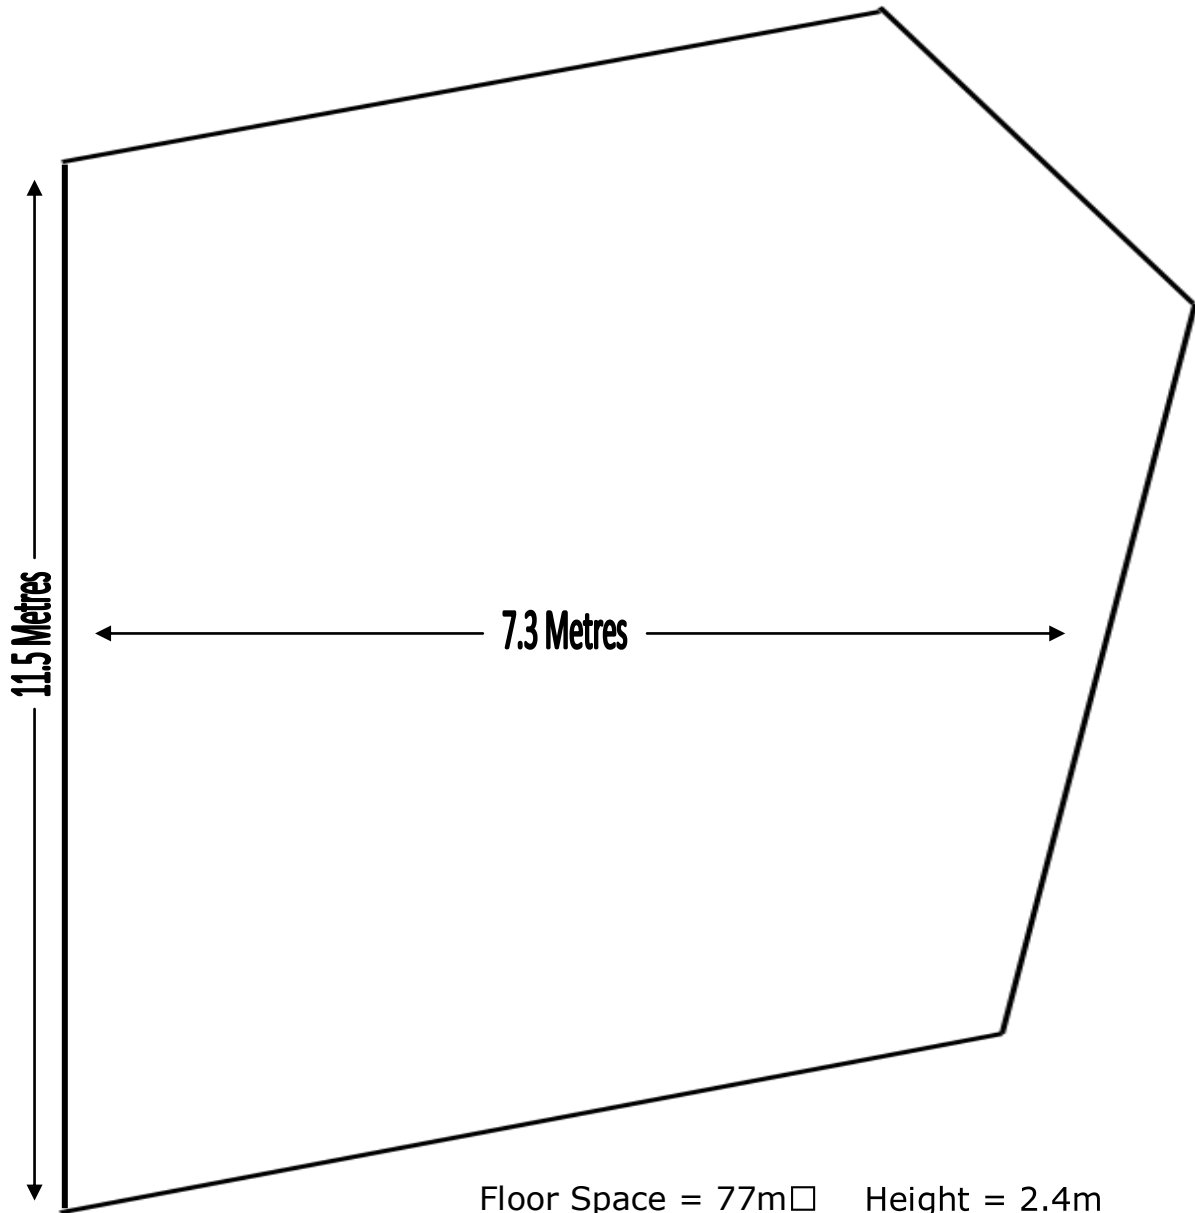

Cedar Creek Lodges is nestled
within nature's playground...
Thunderbird Park™
Tamborine Mountain

Miner's Lantern Conference Venue - Floor Plan

USHAPE	THEATRE	BOARDROOM	CLASSROOM
25	60	20	25