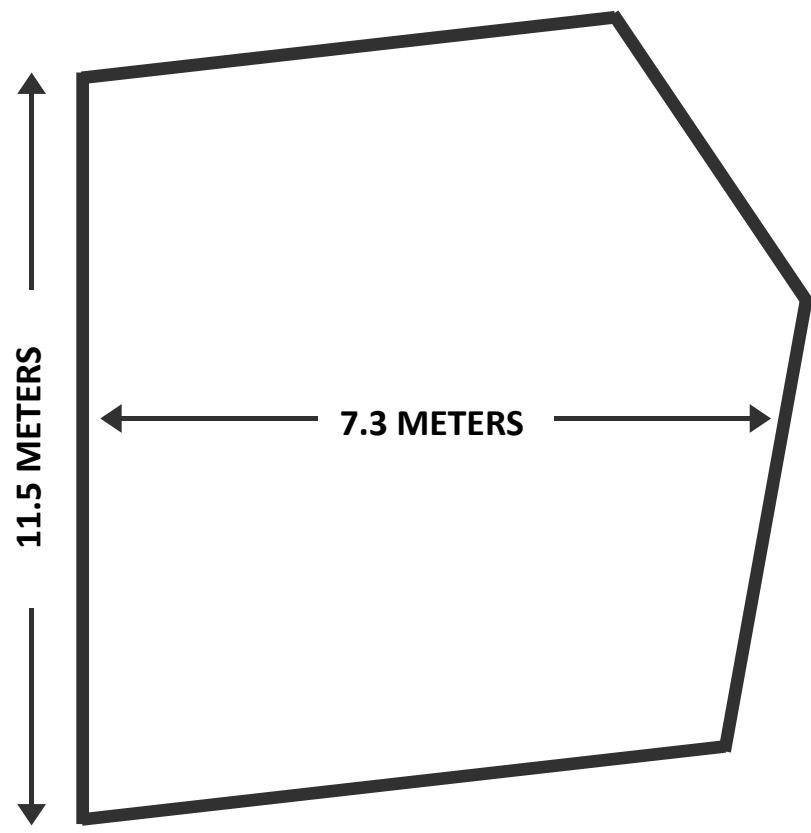

# Miners Lantern

FLOOR SPACE = 77m<sup>2</sup>  
HEIGHT = 2.4m

U-SHAPE 25

THEATRE 60

BOARDROOM 20

CLASSROOM 25

CABARET 25