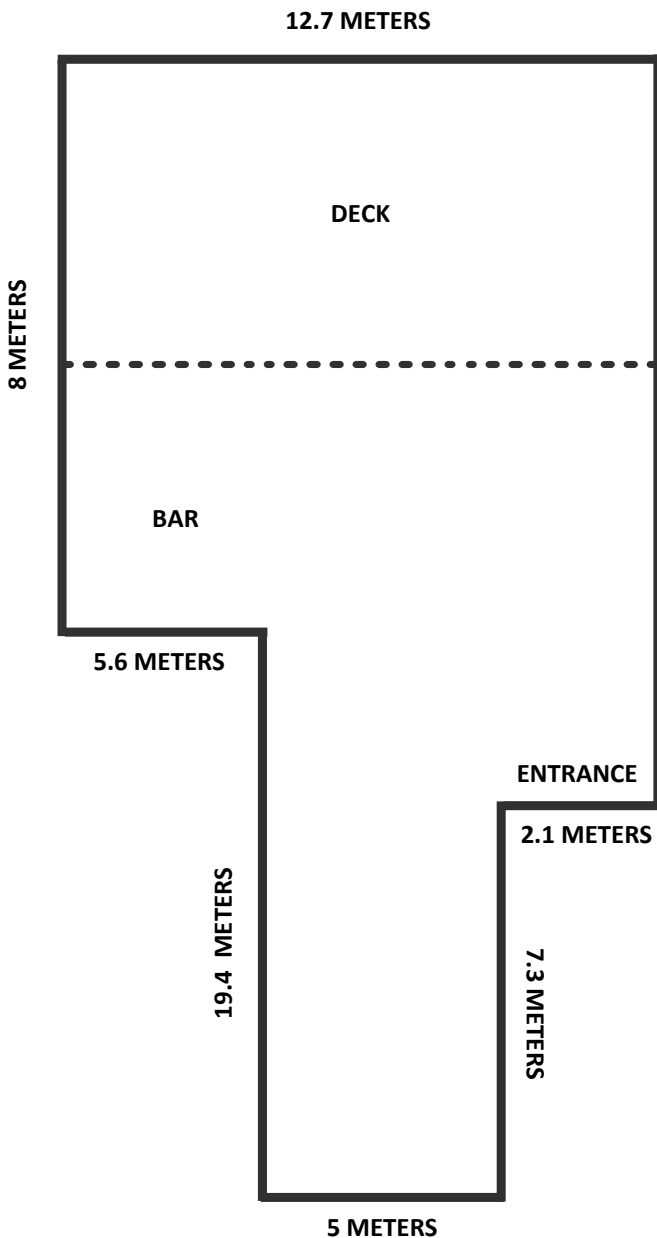

# The Sanctuary

FLOOR SPACE = 144m<sup>2</sup>  
HEIGHT = 2.4m

U-SHAPE

50

THEATRE

140

BOARDROOM

40

CLASSROOM

75

CABARET

50