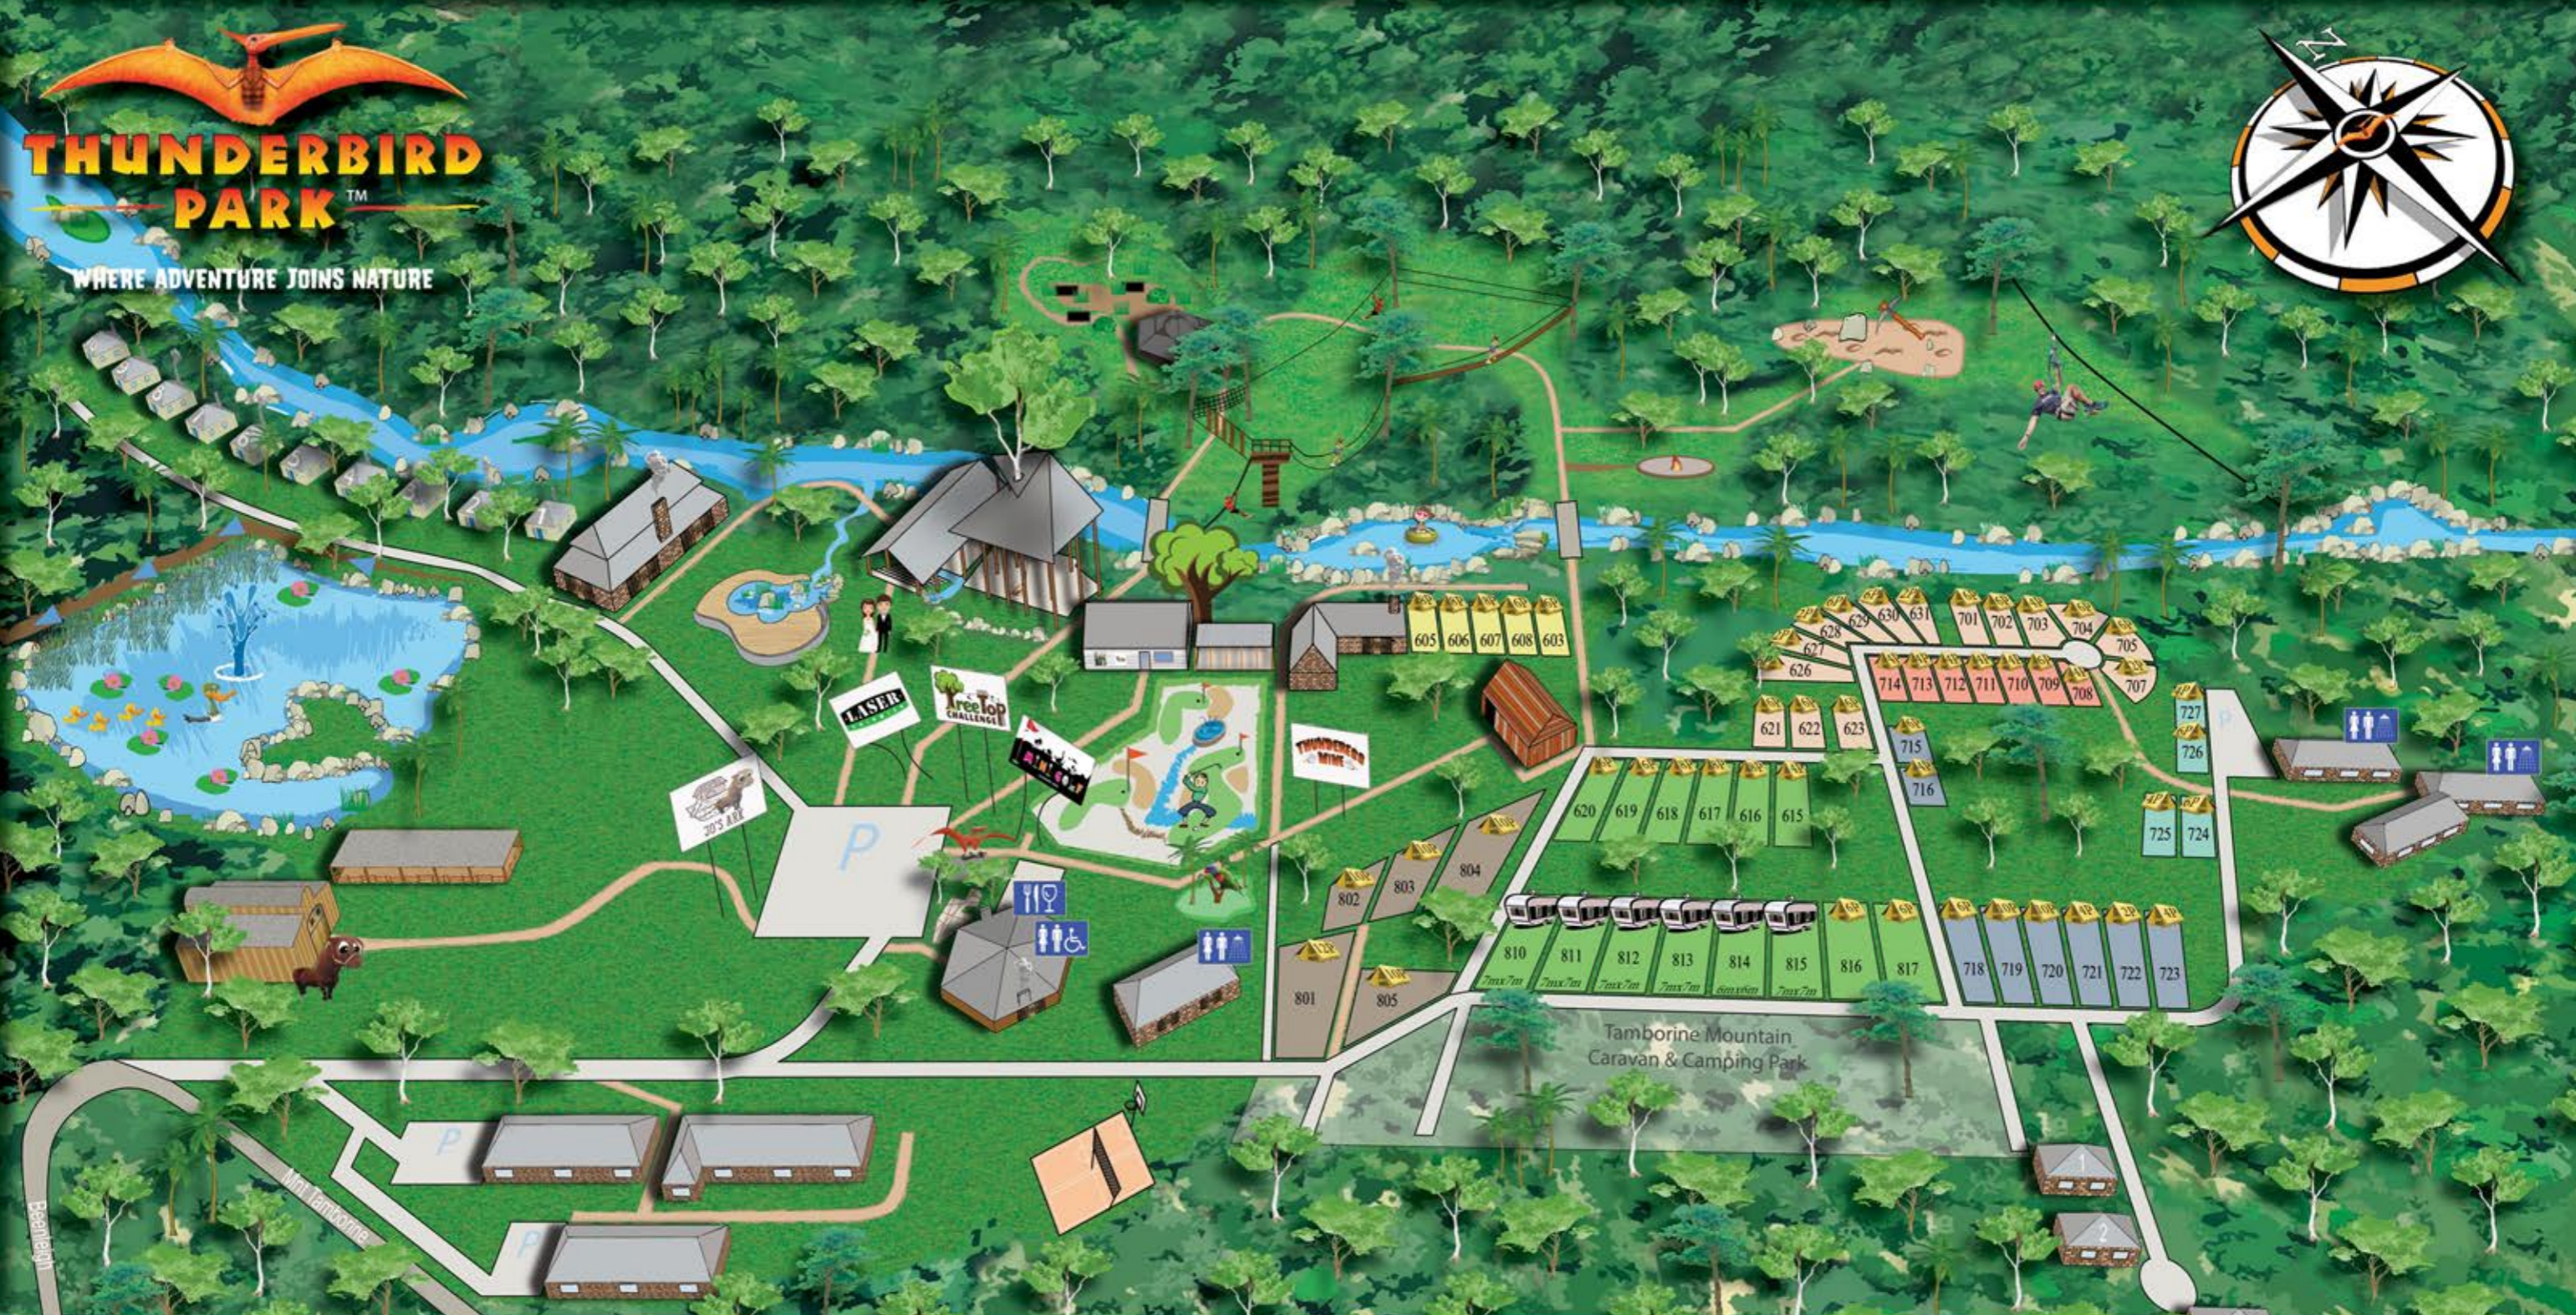

WHERE ADVENTURE JOINS NATURE

ADVENTURES	
TreeTop Challenge	G4
Canyon Flyer (entry at G4)	M3
Horse & Pony Trails	B6
Thunderegg & Crystal Mine	I5
Adventure Mini Golf	G5
Laser Skirmish	G2
Aboriginal Corroboree Show	J3
Cedar Creek Falls	A4
Walking Track	

FOOD AND DRINK	
Terrace Kiosk	F6
Rainforest Restaurant	F6
Lounge Bar	F6
FOR OUR IN HOUSE GUESTS	
Ball Games Courts:	G8
Volley Ball	
Half Court Tennis	
Basketball	
Rock Pools	H4

CAMPING (AMENITIES CODE C1987)	
Koala Knoll (Powered)	J6
Conifer Close	H6
Wallaby Rest	I4
Gumnut Point	L4
Possum Hollow	L5
Bilby Ridge	L6
Forest Rise	M5
Bunkhouse Camping	N5
Sapphire Room	N6

ACCOMMODATION	
Creek Lodges	B3
Hillside Lodges:	
Platypus Lodge	D8
Lorikeet Lodge	E8
Frog Lodge	E8
Wallaby Lodge	D8
Mill Lodge	H4
Bush Lodges	M8

PRIVATE VENUES	
The Sanctuary	D4
Rainforest Amphitheatre	F4
The Island Glade	F4
Amethyst Room	G7
Miner's Lantern	F6
The Edge Golf Lounge	H4
ALFRESCO VENUES	
Lake Water Lily	B5
Reflection Pond	E4